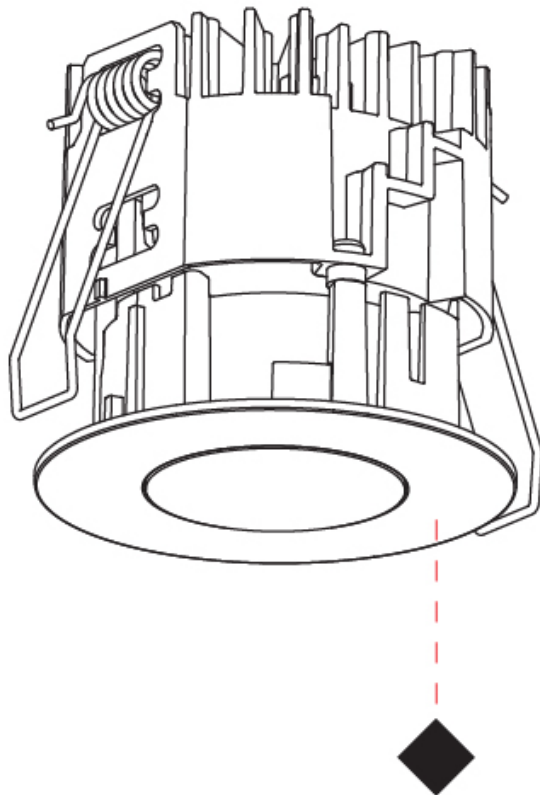

OIKO PRO ROUND FIXED RECESSED

A35870-

PROJECT	_____
TYPE	_____
SPECIFIER	_____
QUANTITY	_____
DATE	_____