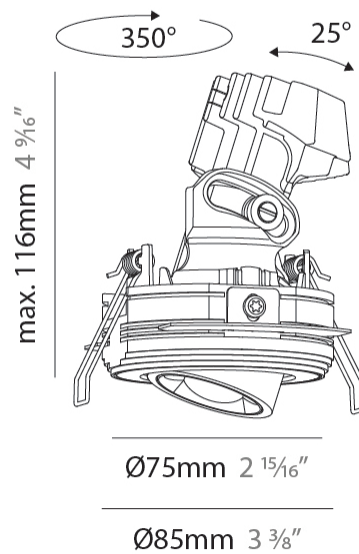

GENERAL

Series: Oiko Pro Round
 Subseries: Oiko Pro Round Adjustable
 Brand: Prolicht
 Division: Architectural
 Mounting Type: Trimless
 Mounting Location: Ceiling
 Subcategory: Downlight

PHYSICAL

Shape: Round
 Diameter (mm): 75
 Diameter (in): 2 15/16
 Height (mm): 116
 Height (in): 4 9/16
 Ceiling Thickness (mm): 10 / 12.5 / 15 / 25
 Ceiling Thickness (in): 3/8 or 1/2 or 9/16 or 1
 Min. Recessing Depth (mm): 125
 Min. Recessing Depth (in): 4 15/16
 Light Distribution: Direct
 Fixture Finish: SSR / BKV / CWI / CRY / HAB / UFT / ITA / RUA / FTG / MYG / LOD / PUS / FRO / FUP / KIA / POP / BLS / SPG / MEY / GOH / GUM / CHC / COM / ABZ / JAG / OBR / MOS / ROR
 Fixture Material: Aluminum Die Cast
 Cut-out Measurements: D. 86mm / 3 3/8"

OPTICAL

Reflector°: 14
 Adjustability: Rotational 350° / Tilt 25°

RATINGS AND CERTIFICATIONS

Certified By: Certified for North American Standards
 IP rating: IP20

OIKO PRO ROUND ADJUSTABLE TRIMLESS

A35815-